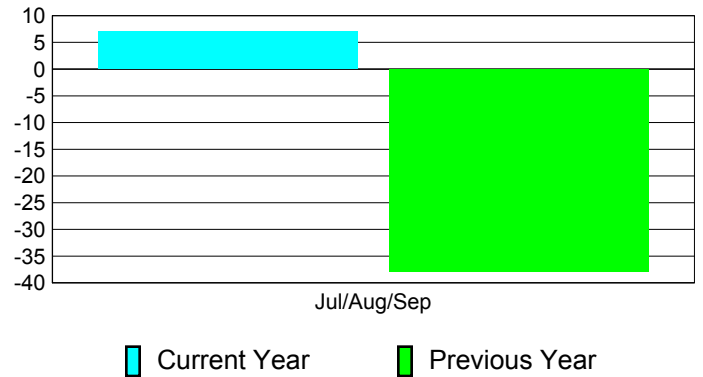

Membership Results
2011-2012

Membership
2010-2011

Month	Net Memb Goal	Actual New Memb	Actual Dropped Memb	Gain/Loss of Memb	Gain/Loss of Memb
Jul/Aug/Sep		7	0	7	-38
Totals		7	0	7	-38

Membership Results 2011-2012

Goal, New, Dropped, Gain/Loss

Comparison of Membership Gain/Loss

Current Year Compared to the Previous Year

Gender Comparison 2011-2012

Male Female