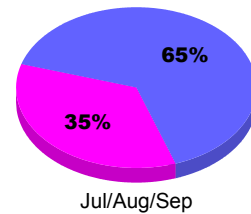

Membership Results
2011-2012

Membership
2010-2011

Month	Net Memb Goal	Actual New Memb	Actual Dropped Memb	Gain/Loss of Memb	Gain/Loss of Memb
Jul/Aug/Sep		7	0	7	-38
Totals		7	0	7	-38

Membership Results 2011-2012

Goal, New, Dropped, Gain/Loss

Comparison of Membership Gain/Loss

Current Year Compared to the Previous Year

Gender Comparison 2011-2012

Male Female